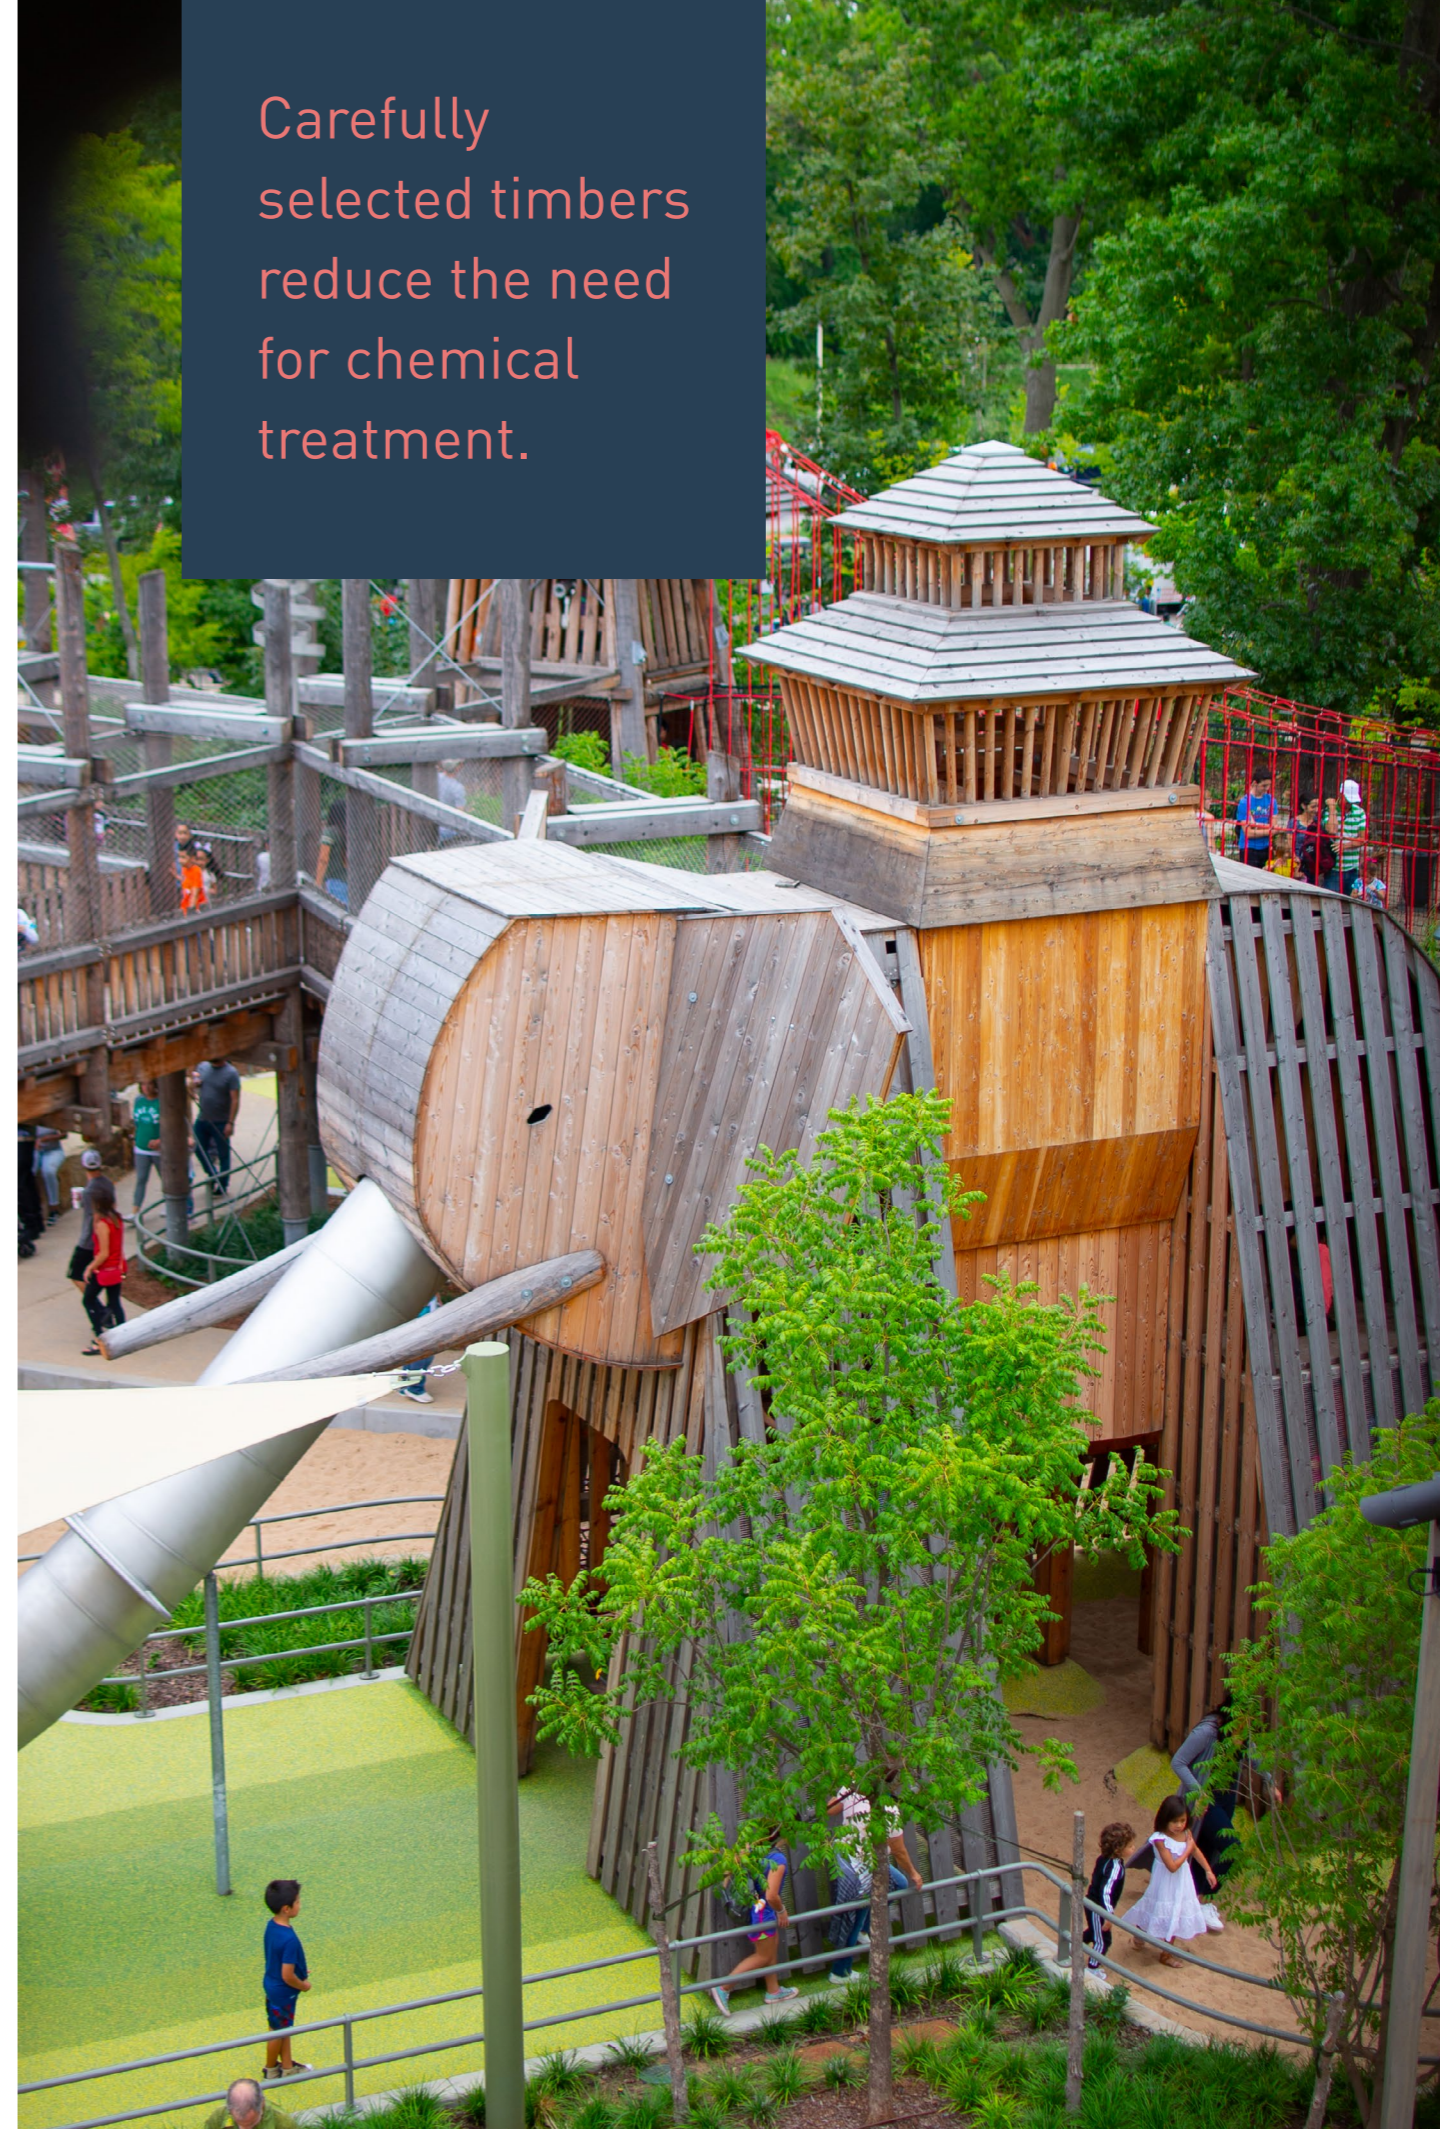

Richter Spielgeräte's focus is to create highly durable play equipment from sustainable resources including timber, concrete and steel.

[Learn how Richter work](#)

Carefully selected timbers reduce the need for chemical treatment.