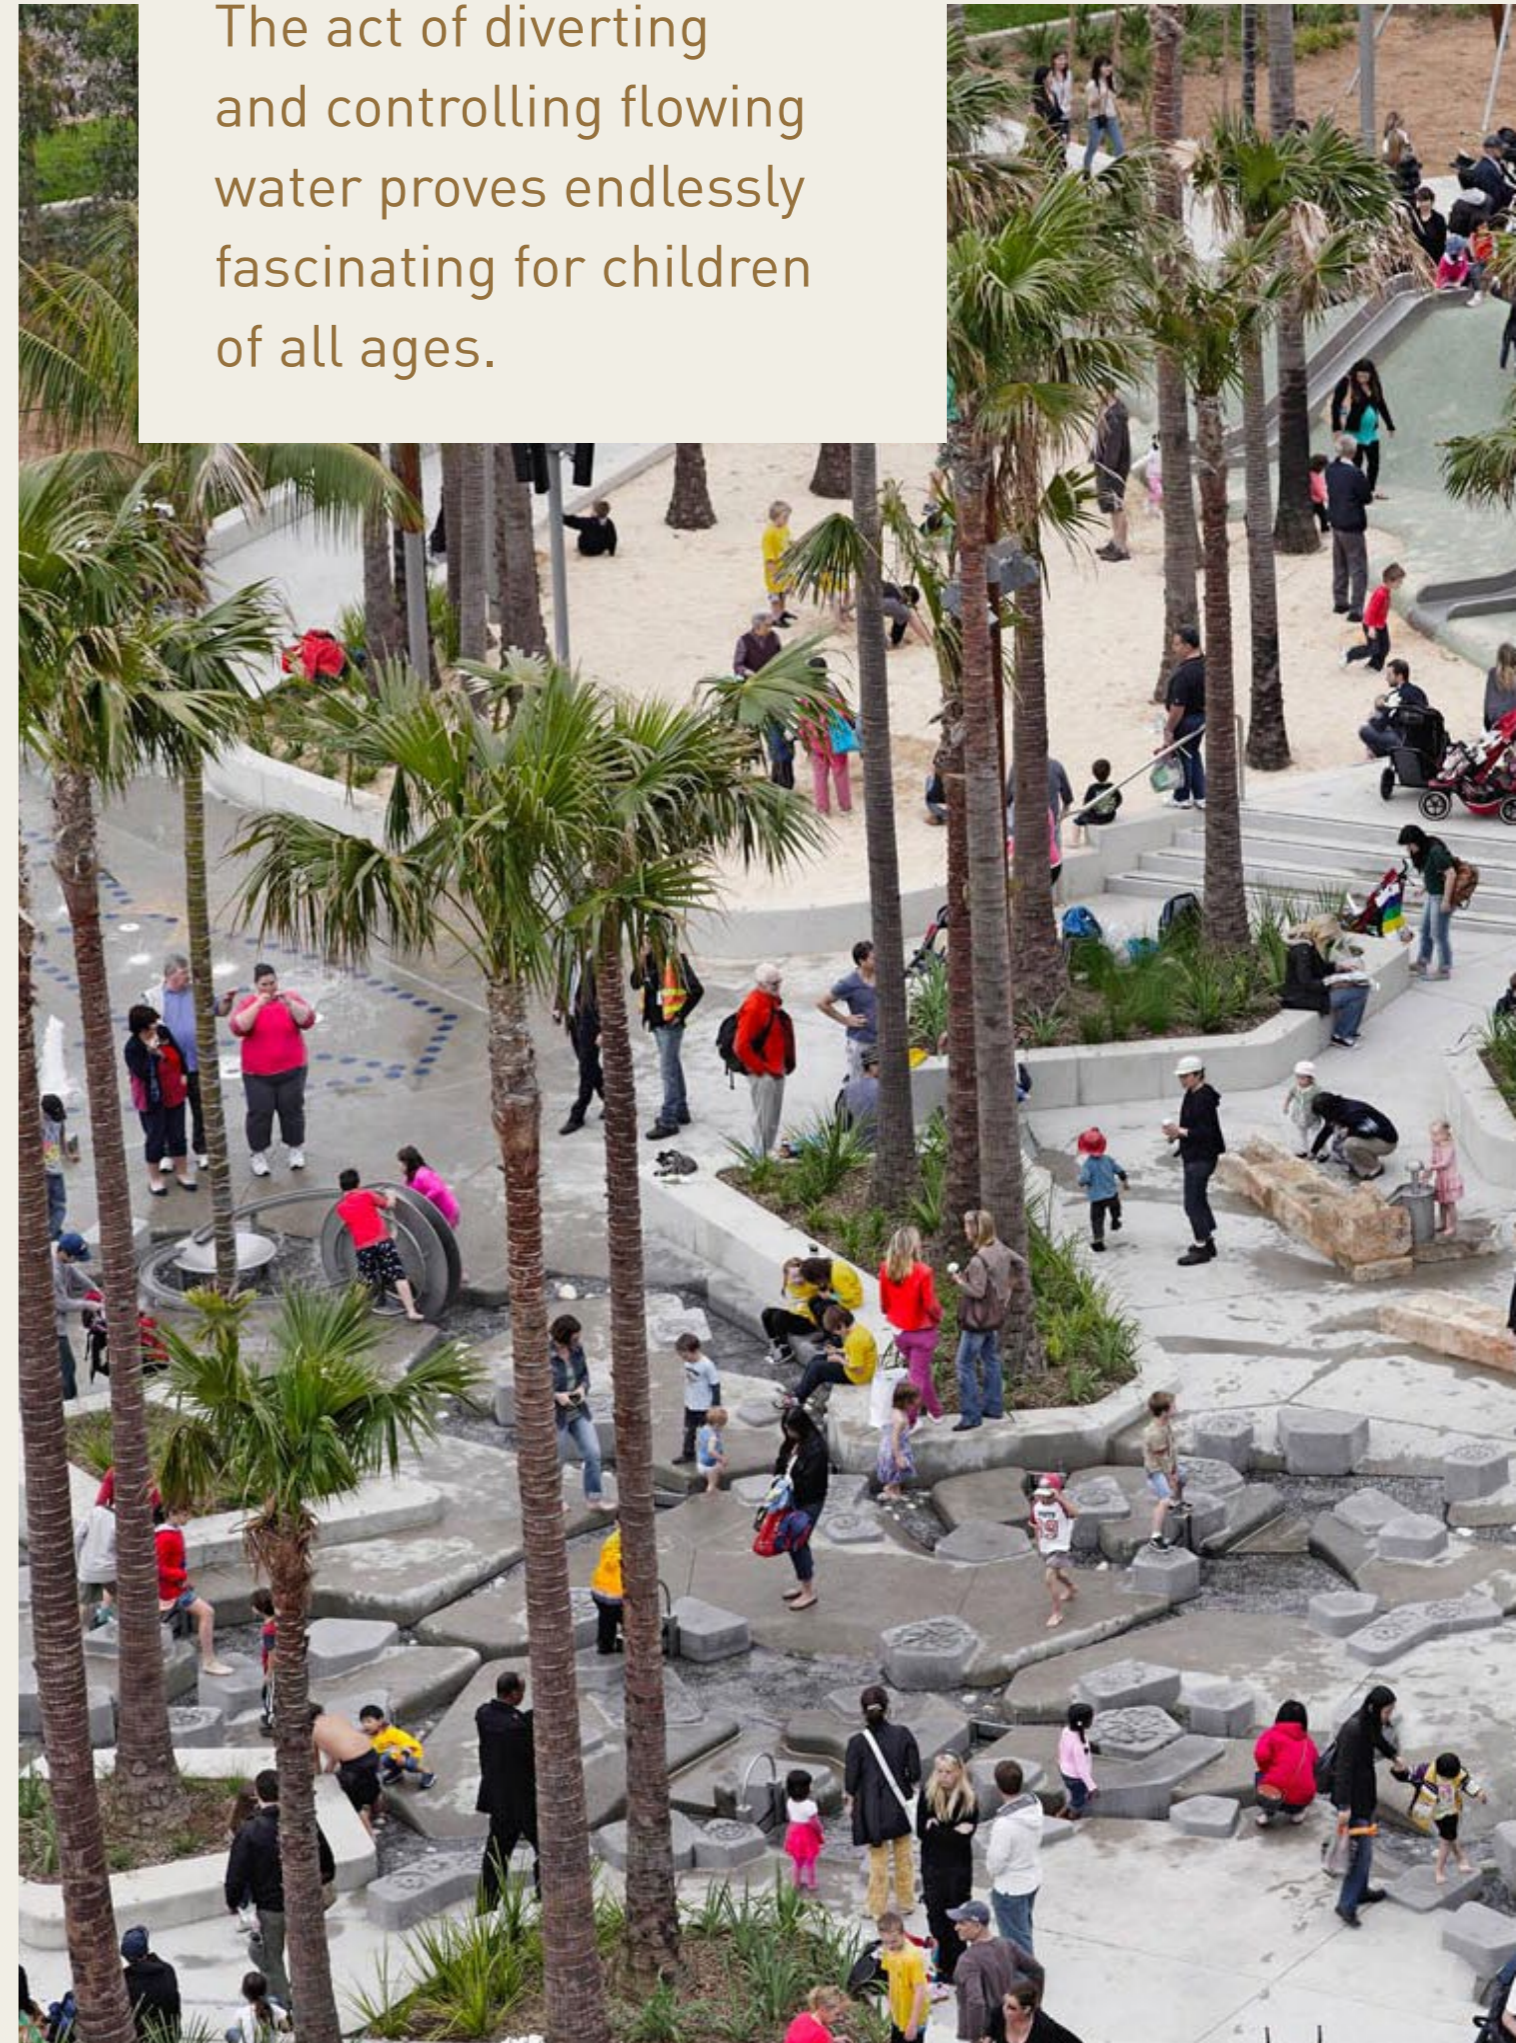

[View the full case study here](#)

Images: Copyright Aspect Studios

The act of diverting and controlling flowing water proves endlessly fascinating for children of all ages.